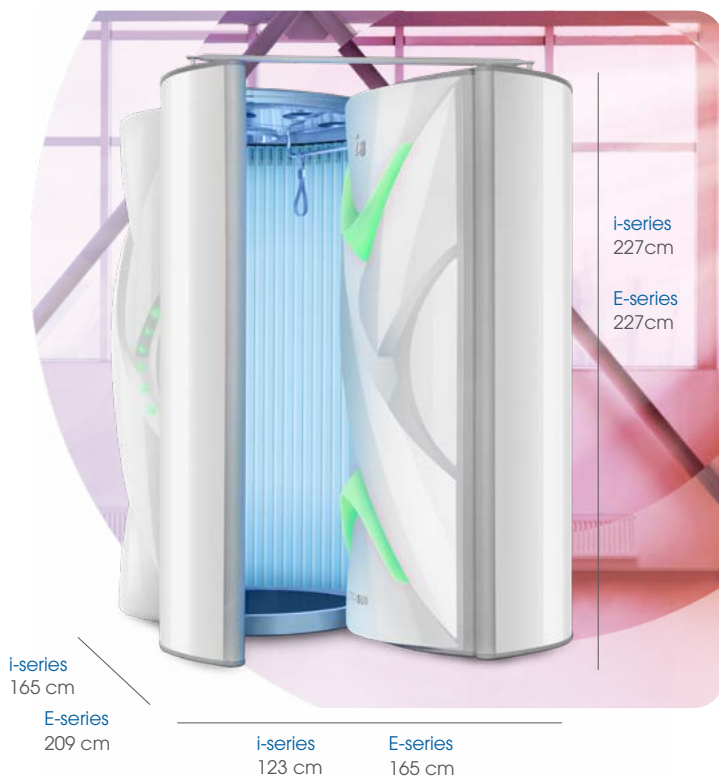

CHANGING CUBICLE

CHANGING CUBICLE i-SERIES

€ 4.990

Available for Ultrasun i8 | Ultrasun i9

AVAILABLE COLOURS

CHANGING CUBICLE E-SERIES

€ 4.190

Available for Ultrasun E7 | Ultrasun E6 | Ultrasun E5

AVAILABLE COLOURS

i-SERIES STANDARD EQUIPPED WITH

E-SERIES STANDARD EQUIPPED WITH

ADDITIONAL OPTIONS