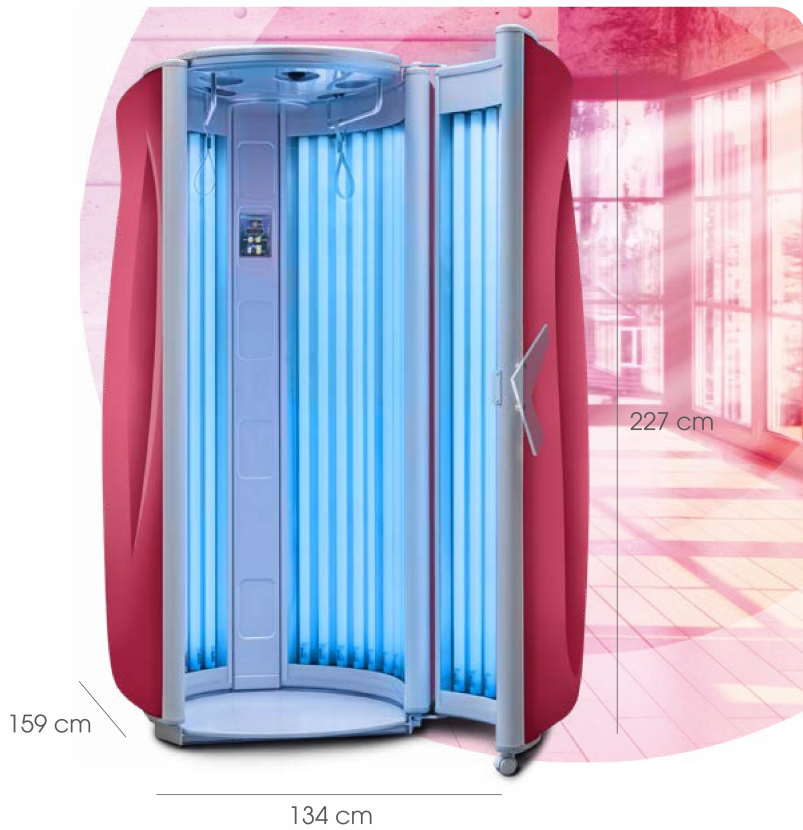

AVAILABLE COLOURS

AVAILABLE CONTROL SYSTEM

DIMENSIONS LXWXH

Open E5:	159 x 134 x 227 cm
Closed E5:	117 x 119 x 227 cm
Internal space E5 :	78 x 83 x 206 cm

* When placing the Ultrason E5 make sure that the device is surrounded by 10-15 centimetres of free space for air circulation.

* The dimensions indicate an open Ultrason E5.

STANDARD EQUIPPED WITH

ADDITIONAL OPTIONS